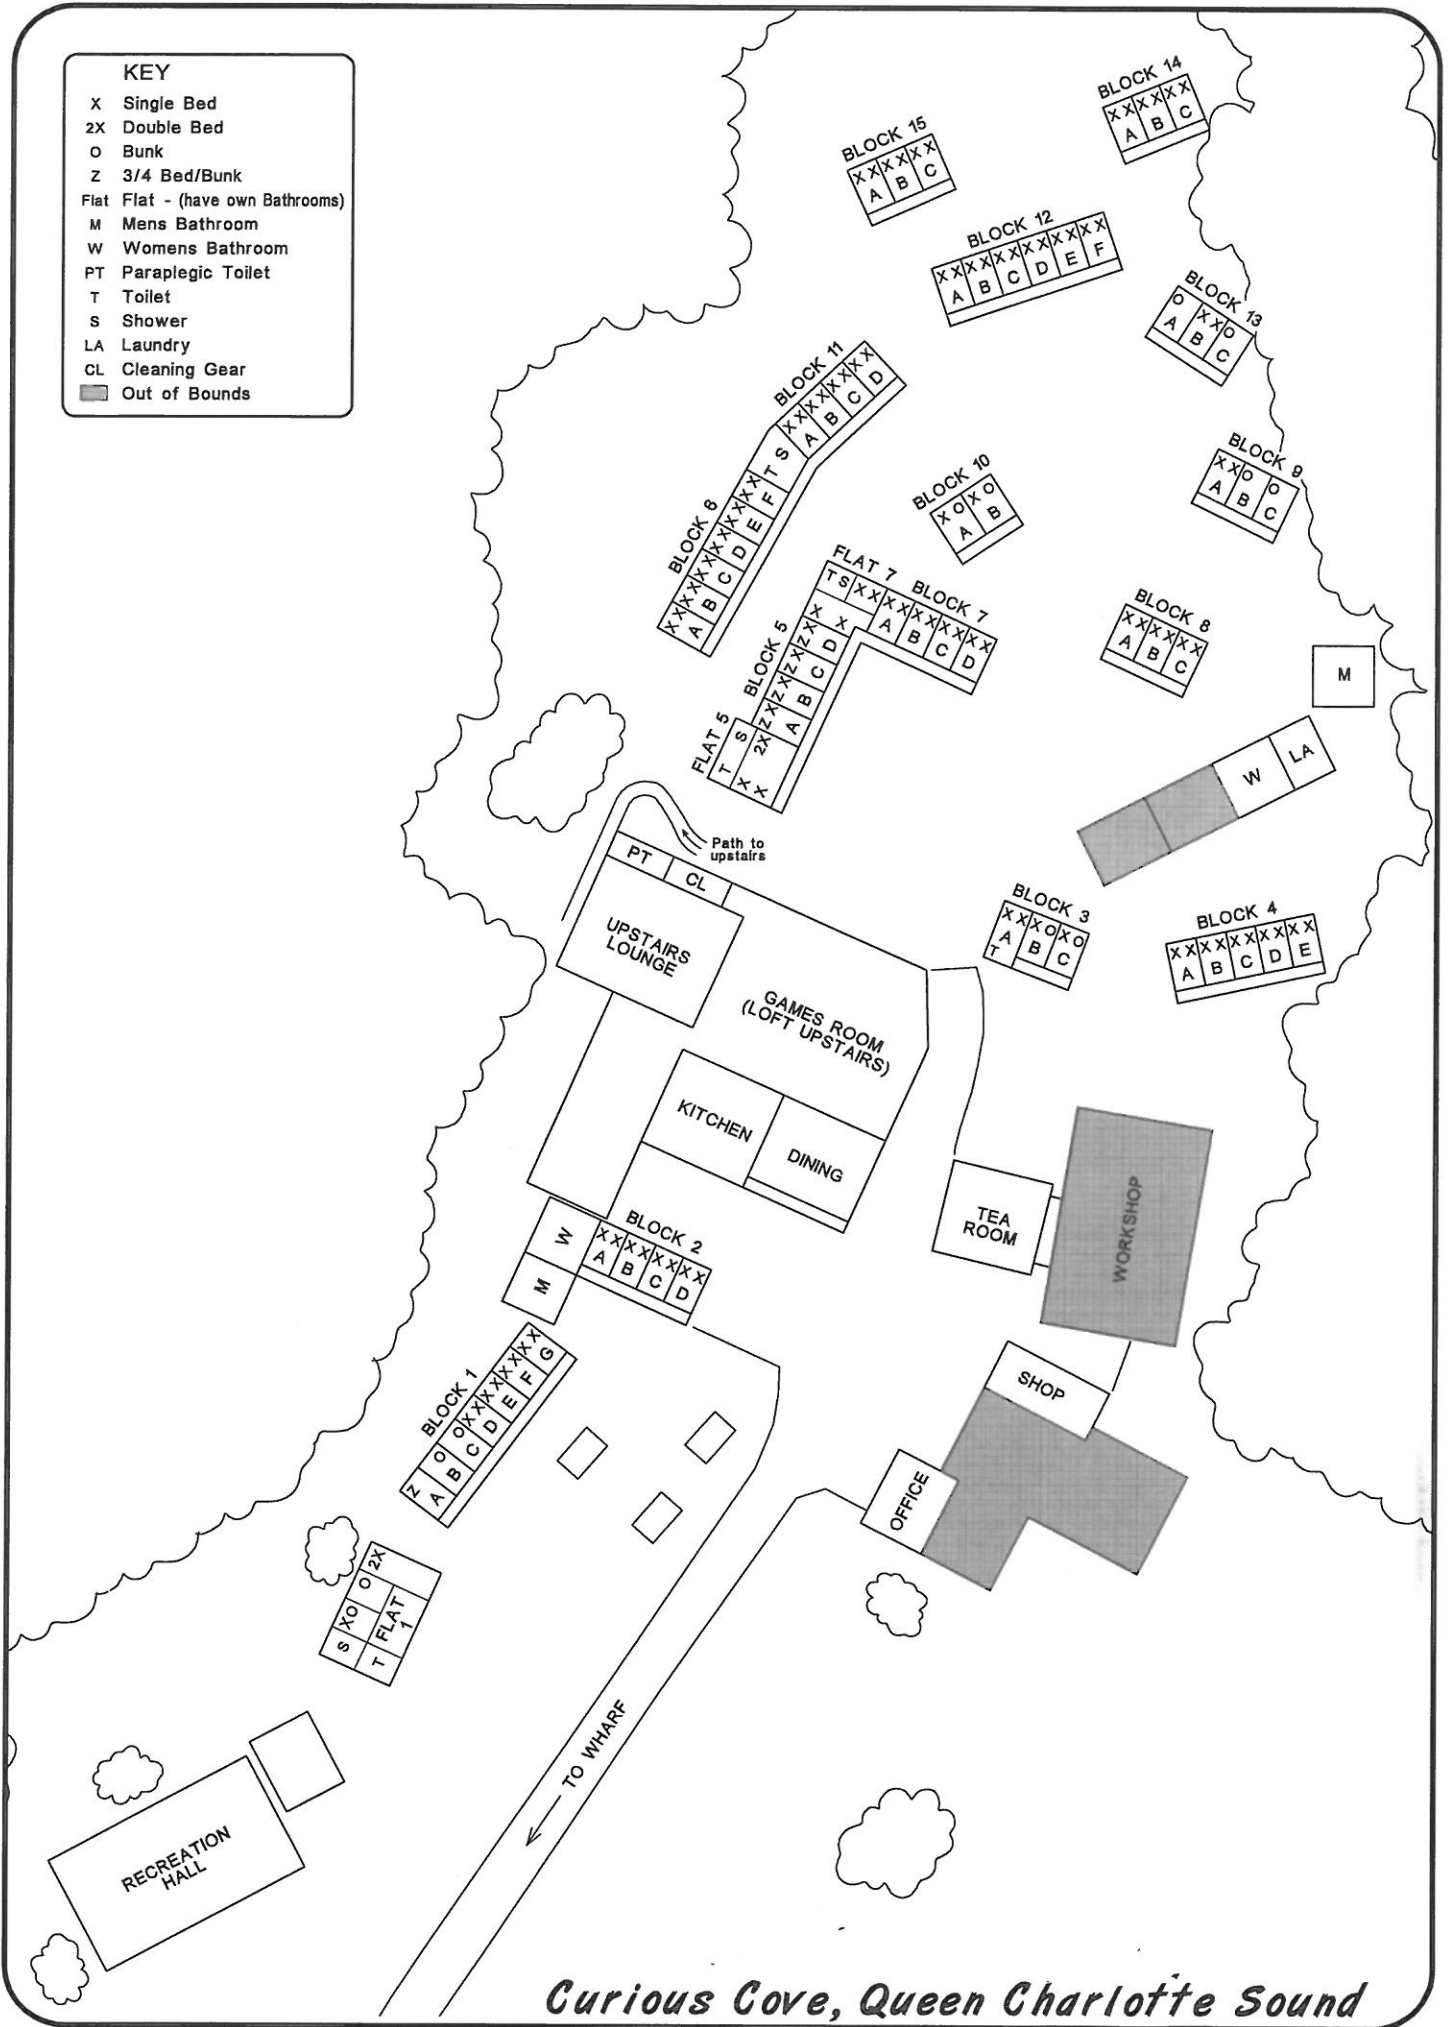

**KEY**

- X Single Bed
- 2X Double Bed
- O Bunk
- Z 3/4 Bed/Bunk
- Flat Flat - (have own Bathrooms)
- M Mens Bathroom
- W Womens Bathroom
- PT Paraplegic Toilet
- T Toilet
- S Shower
- LA Laundry
- CL Cleaning Gear
- Out of Bounds

*Curious Cove, Queen Charlotte Sound*