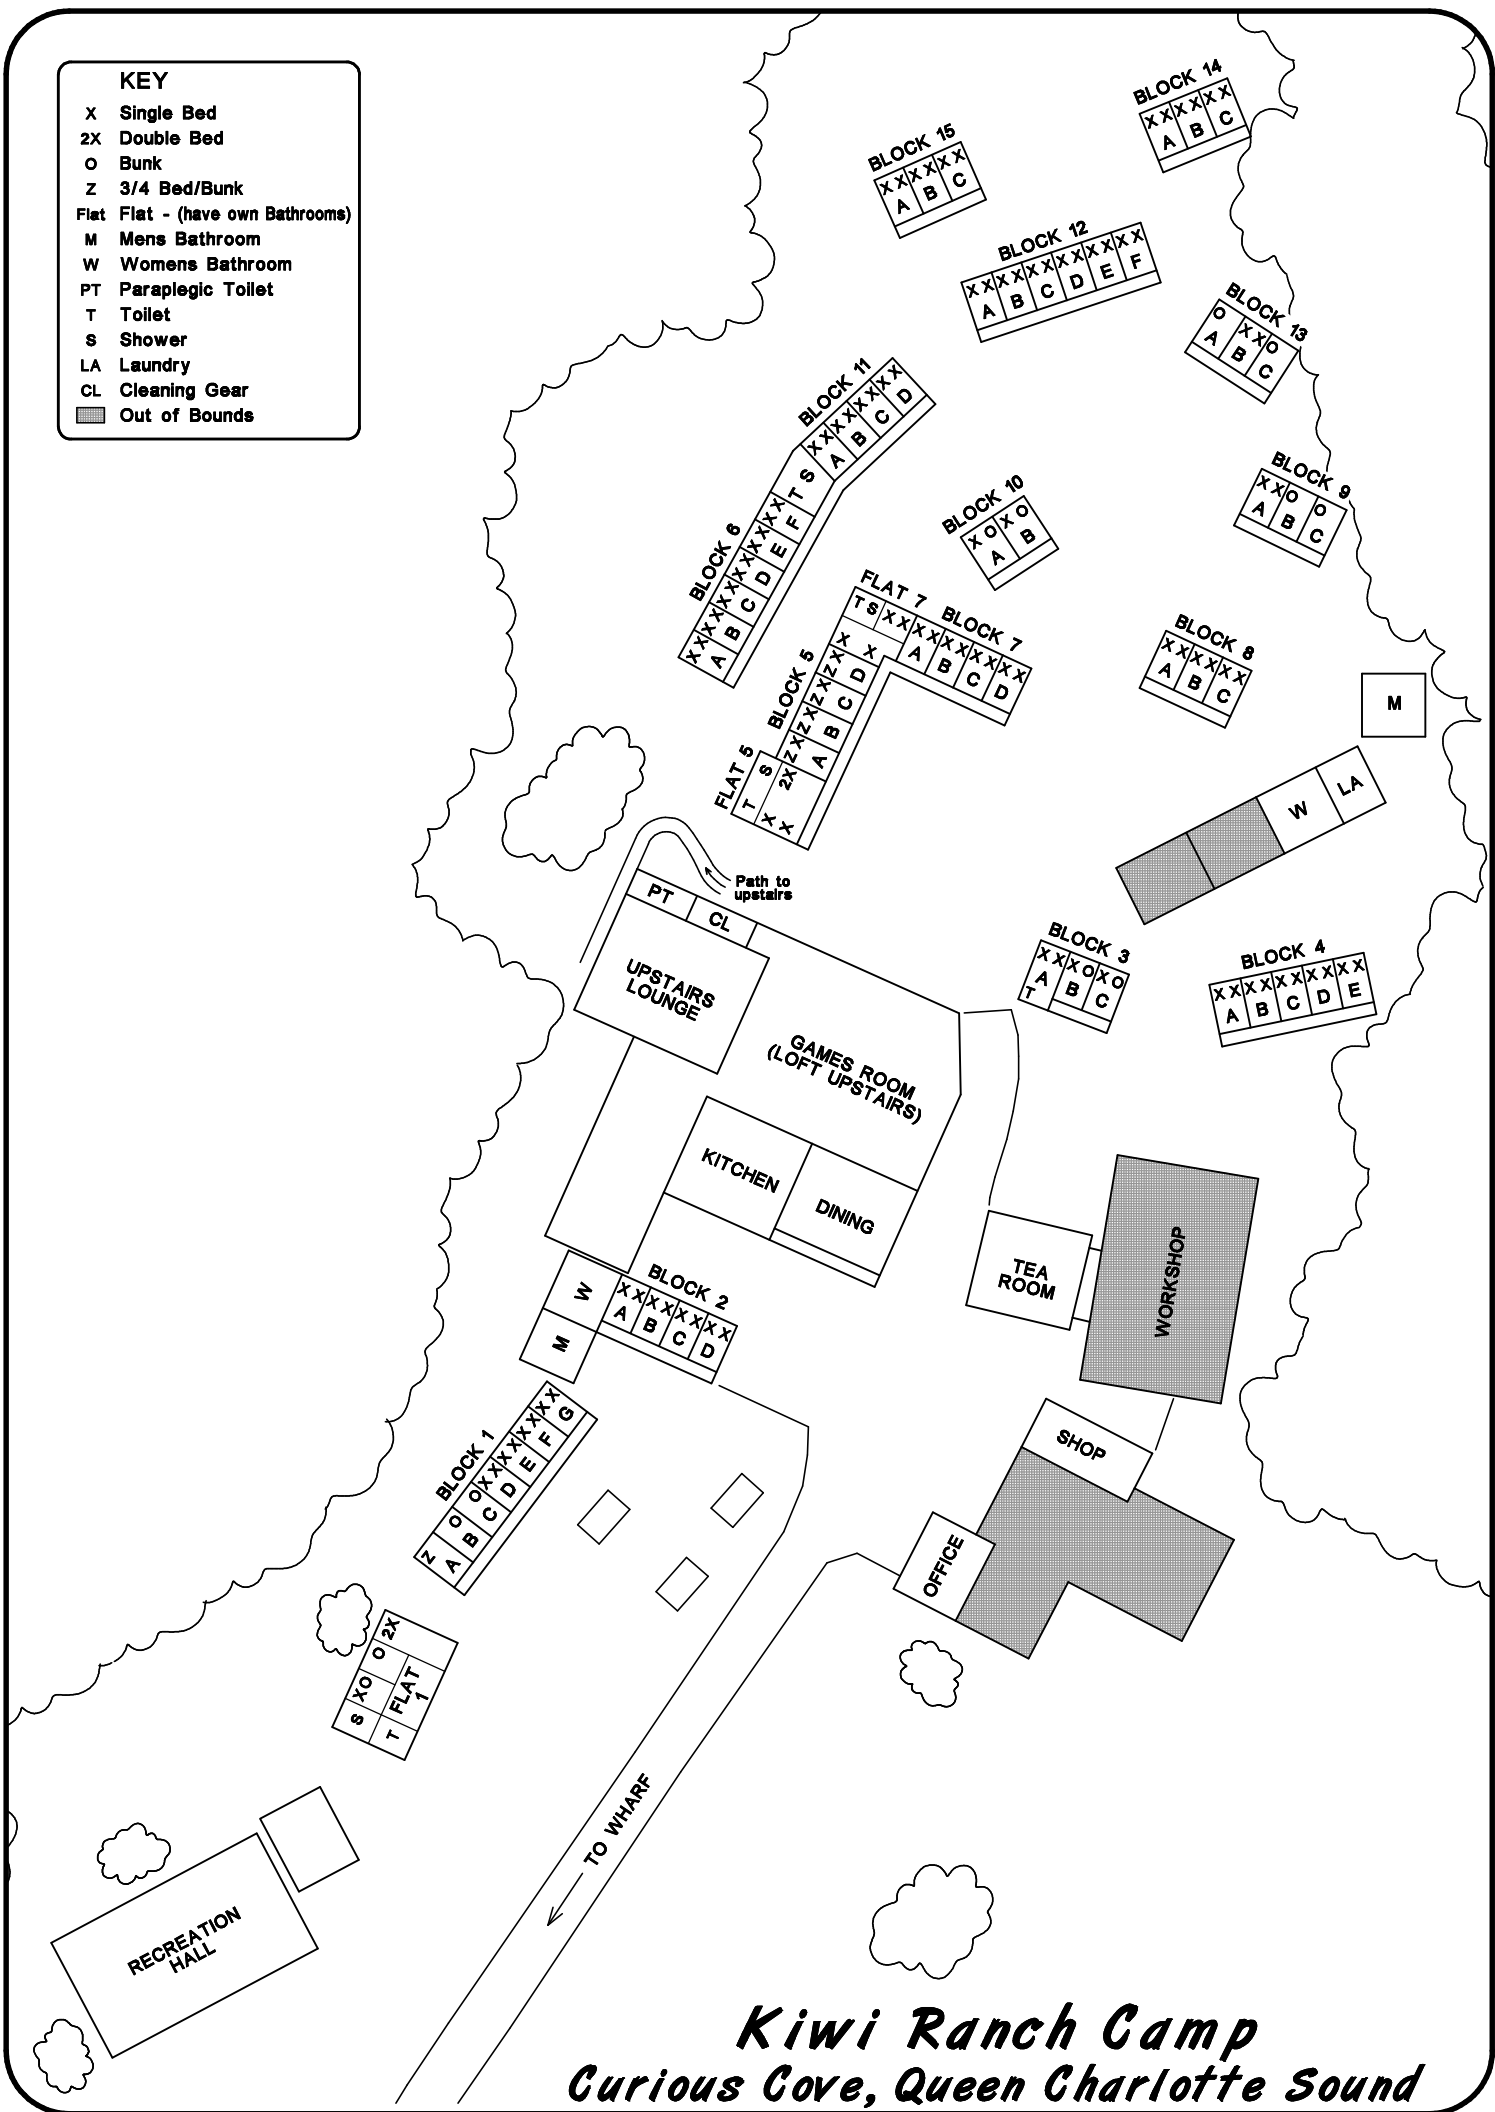

KEY

- X Single Bed
- 2X Double Bed
- O Bunk
- Z 3/4 Bed/Bunk
- Flat Flat - (have own Bathrooms)
- M Mens Bathroom
- W Womens Bathroom
- PT Paraplegic Toilet
- T Toilet
- S Shower
- LA Laundry
- CL Cleaning Gear
- Out of Bounds

Kiwi Ranch Camp
Curious Cove, Queen Charlotte Sound