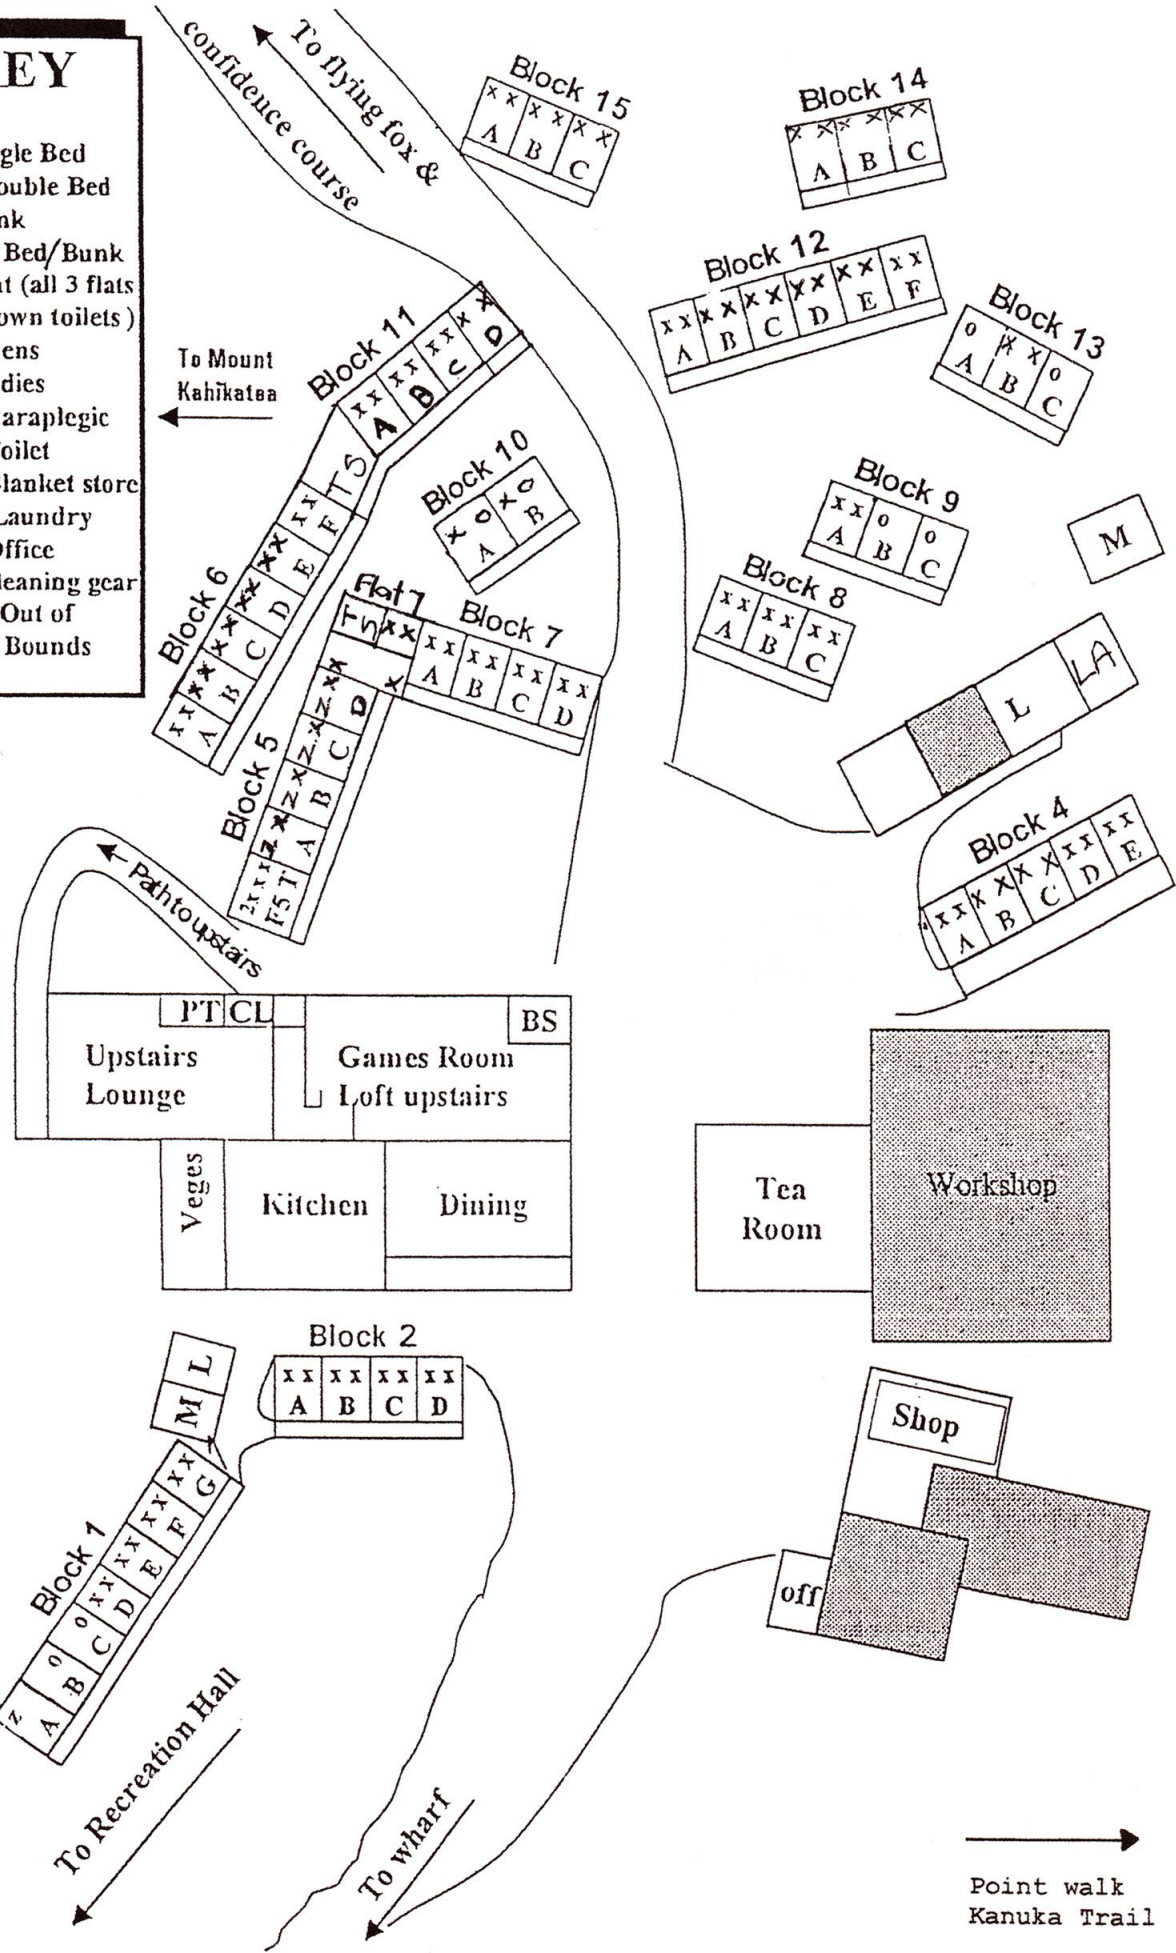

Kiwi Ranch - Curious Cove Cabin Plan

KEY

- x = Single Bed
- 2x = Double Bed
- o = Bunk
- z = 3/4 Bed/Bunk
- F = Flat (all 3 flats have own toilets)
- M = Mens
- L = Ladies
- PT = Paraplegic Toilet
- BS = Blanket store
- LA = Laundry
- off = Office
- CL = Cleaning gear
- = Out of Bounds

→
Point walk
Kanuka Trail